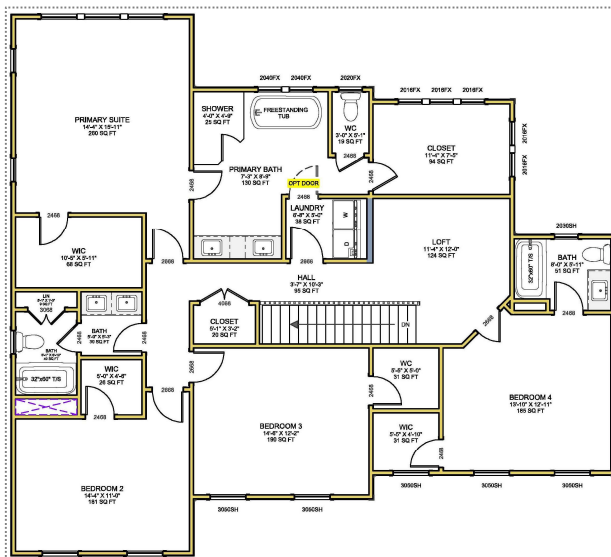

SECOND FLOOR

AshdonBuilders.com

Wainwright Real Estate

Builder reserves the right to substitute or make changes in all model types, prices, site plans, floor plans, materials and/or specifications; subject to change without notice. Actual home may vary from the renderings and floor plans, the model or other homes. Please see builder's agent for details.