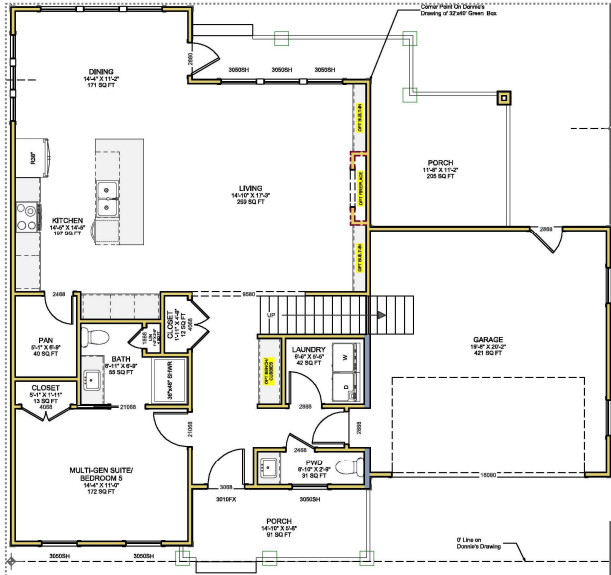

FIRST FLOOR